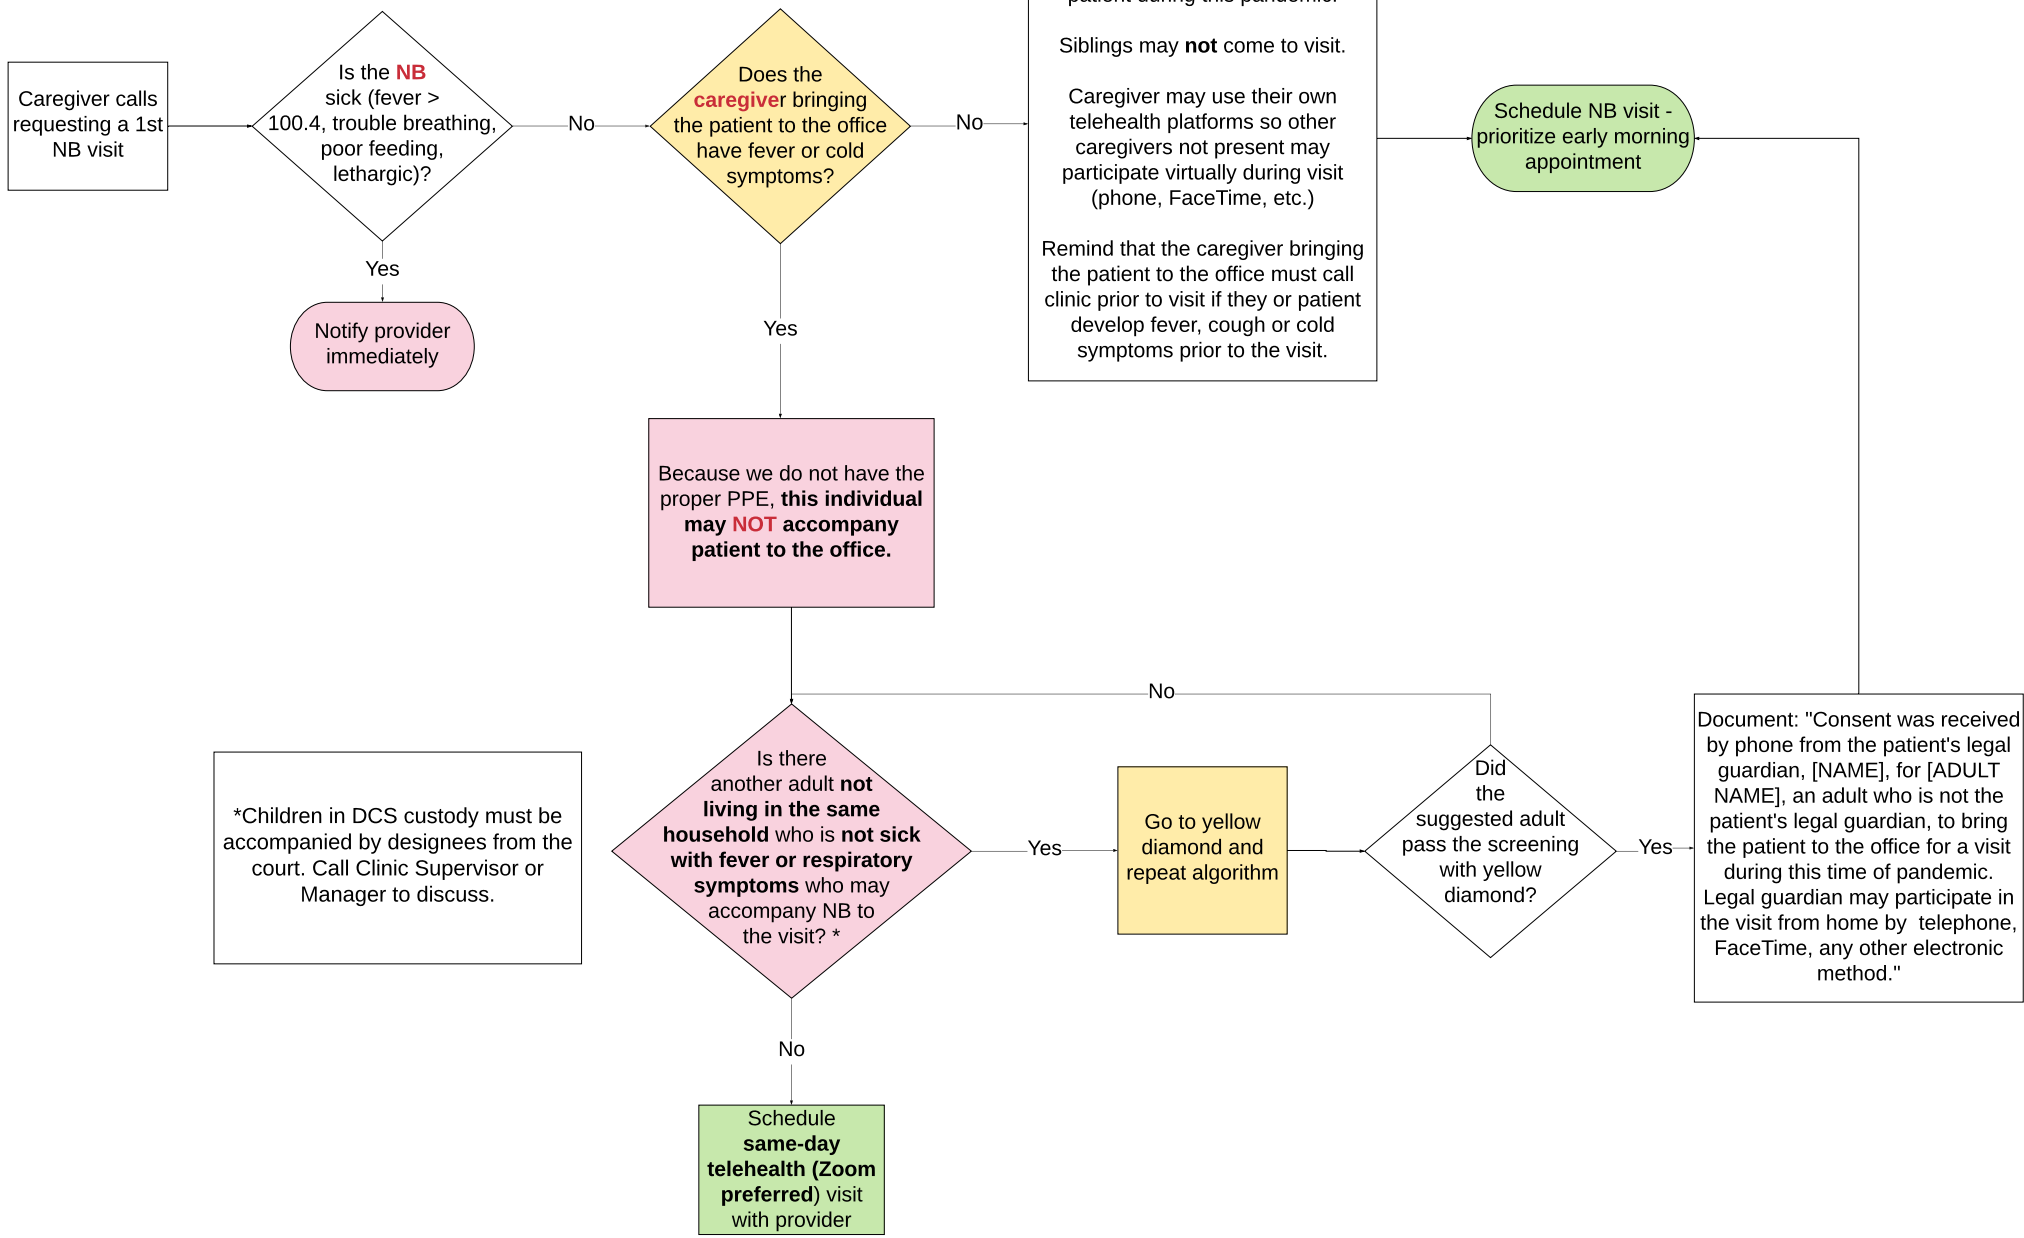

Phoenix Children's Pediatrics 1st Newborn Appt Request Algorithm

*Children in DCS custody must be accompanied by designees from the court. Call Clinic Supervisor or Manager to discuss.